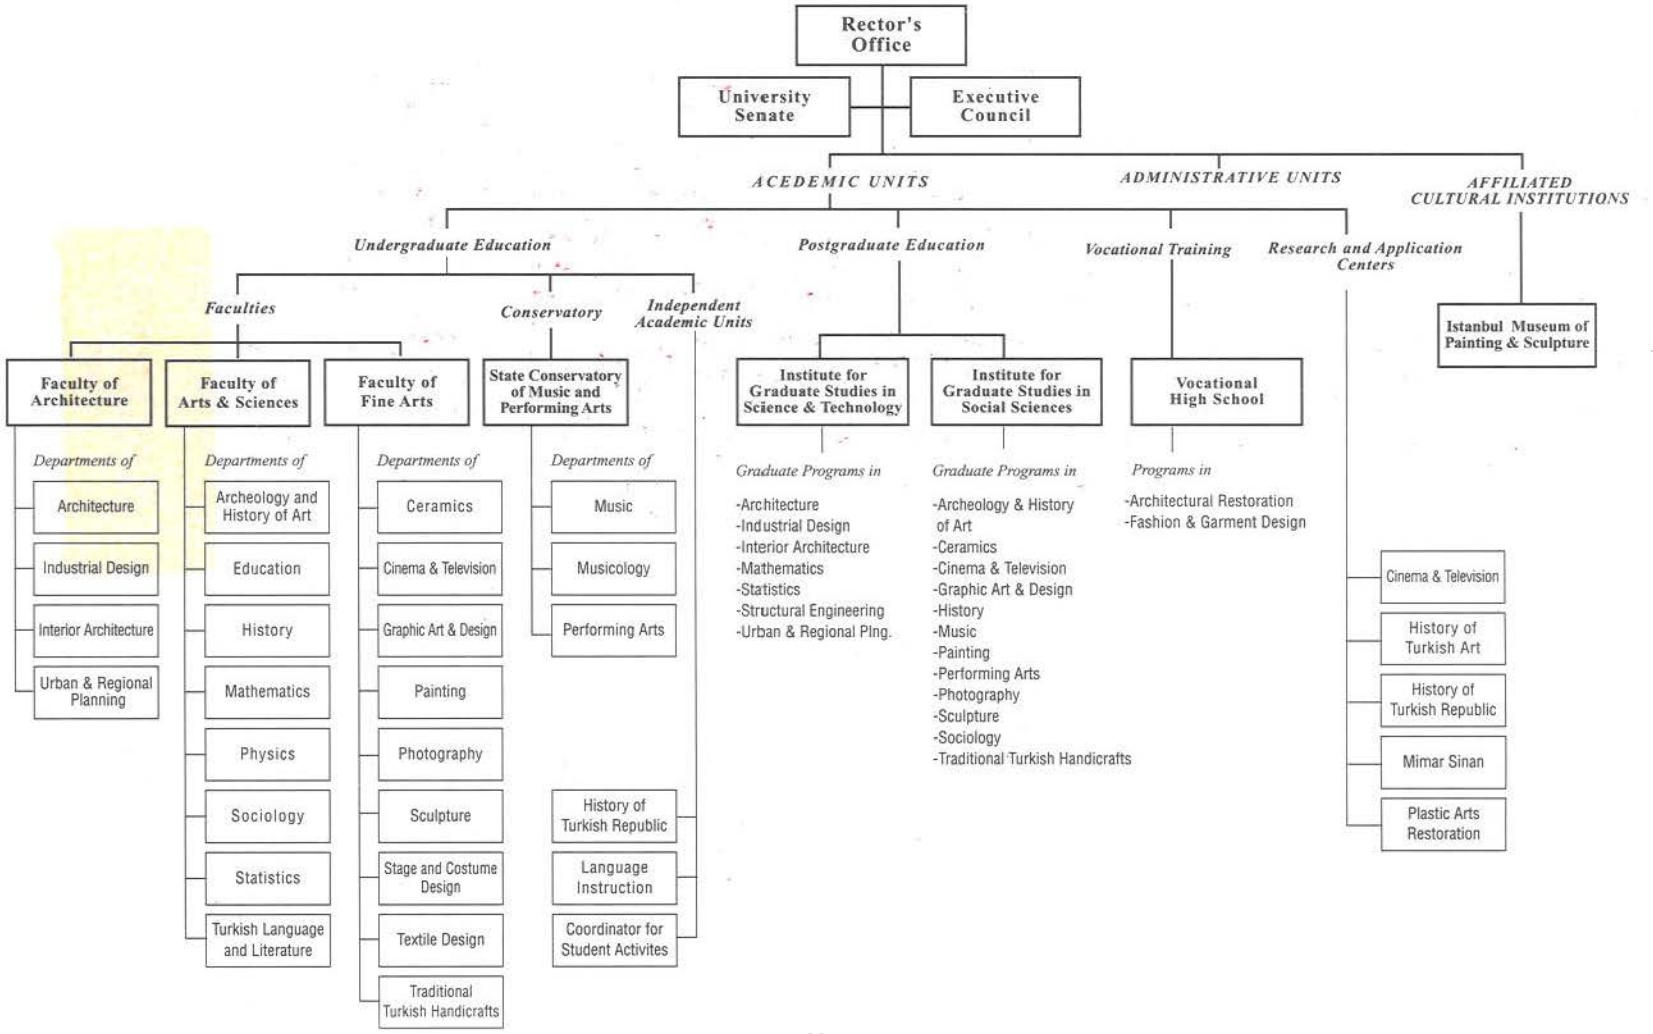

THE ACADEMIC UNITS

The academic units of the University can be reviewed under four major categories as follows:

- Institutions offering undergraduate education,
- Institutions offering postgraduate education
- An institution for vocational training, and
- Centers for applied research

INSTITUTIONS OFFERING UNDERGRADUATE EDUCATION

Under this category, the three Faculties, the State Conservatory of Music and Performing Arts and a number of independent academic units can be listed:

Faculty Of Architecture

Faculty of Architecture consists the following departments:

- Architecture,
- Industrial Design
- Interior Architecture,
- Urban and Regional Planning

Konservatuvar